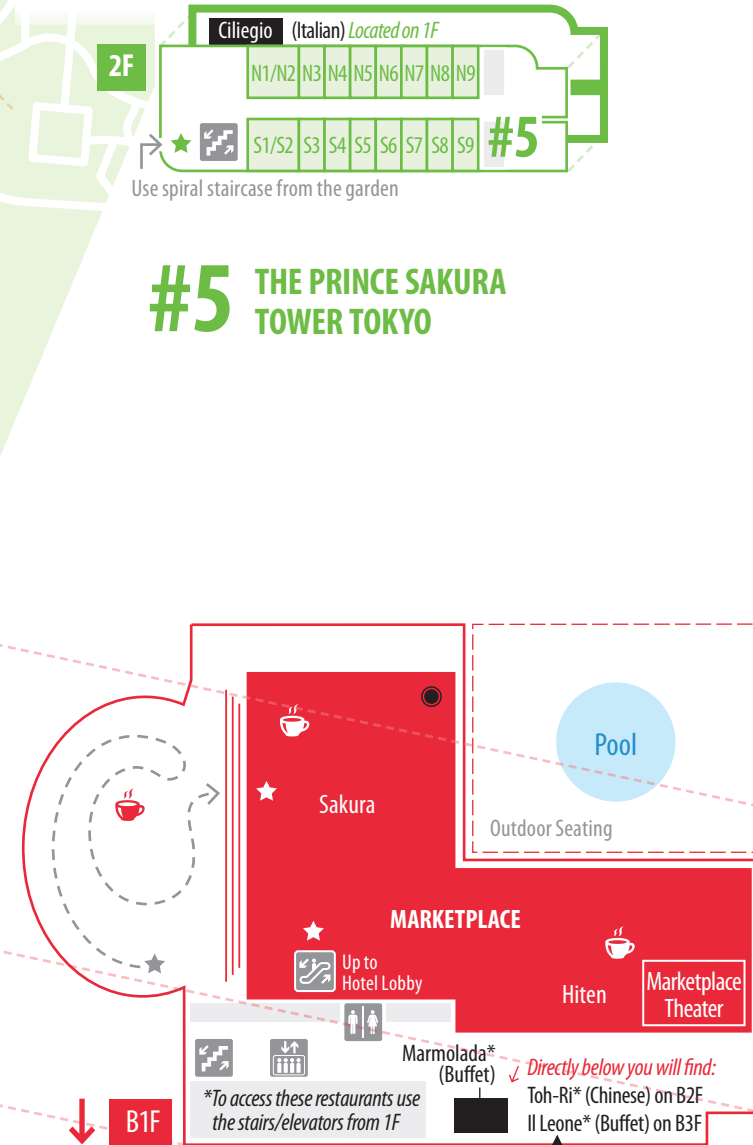

#5 THE PRINCE SAKURA TOWER TOKYO

*To access these restaurants use the stairs/elevators from 1F