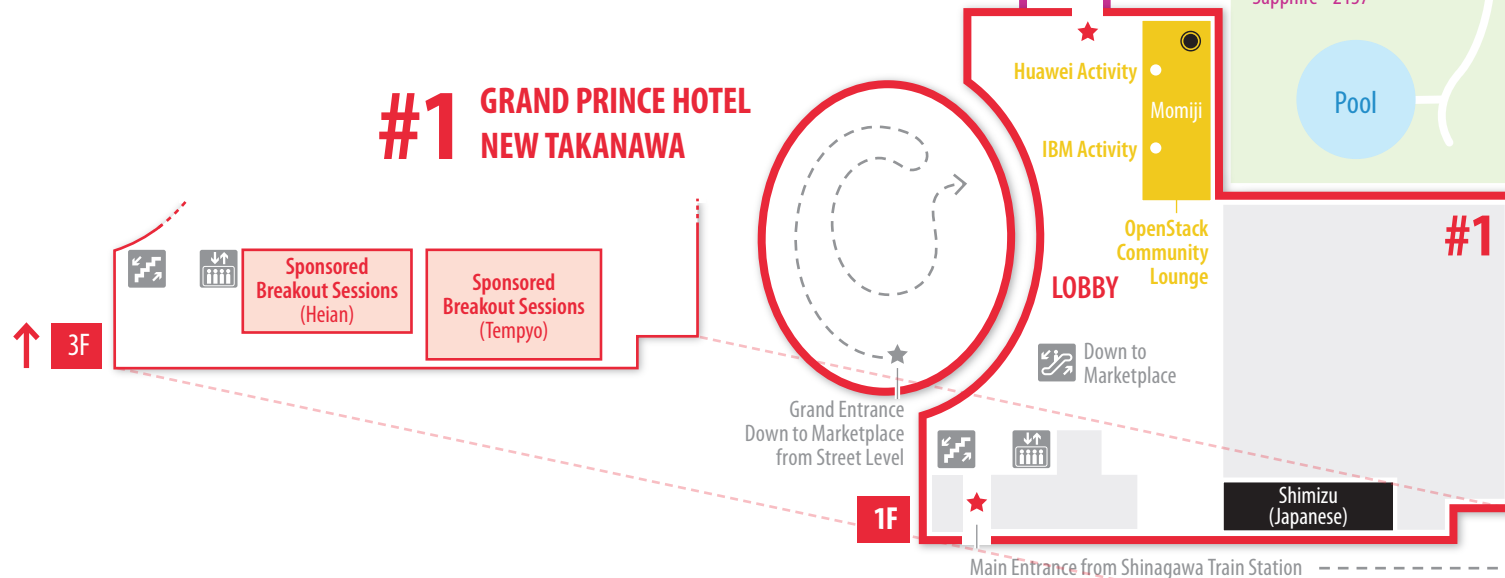

#1 GRAND PRINCE HOTEL NEW TAKANAWA