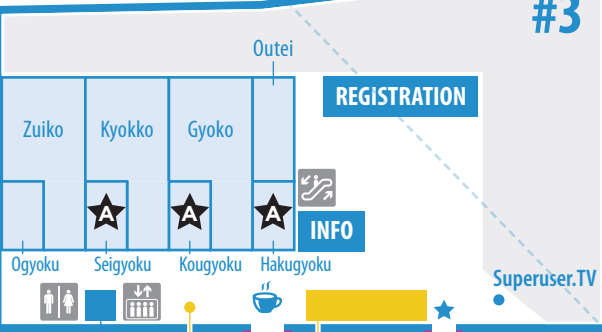

## TOKYO SUMMIT CAMPUS MAP

# UPSTREAM UNIVERSITY

Sessions will be held in Bldg. #3 [PAMIR], 1F in Seigyoku, Kougyoku and Hakugyoku. ★

Lunch will be served in Bldg. #1 [Grand Prince Hotel New Takanawa], B3F, Il Leone Restaurant. ★

## #2 GRAND PRINCE HOTEL NEW TAKANAWA

## #5 THE PRINCE SAKURA TOWER TOKYO

\*To access these restaurants use the stairs/elevators from 1F