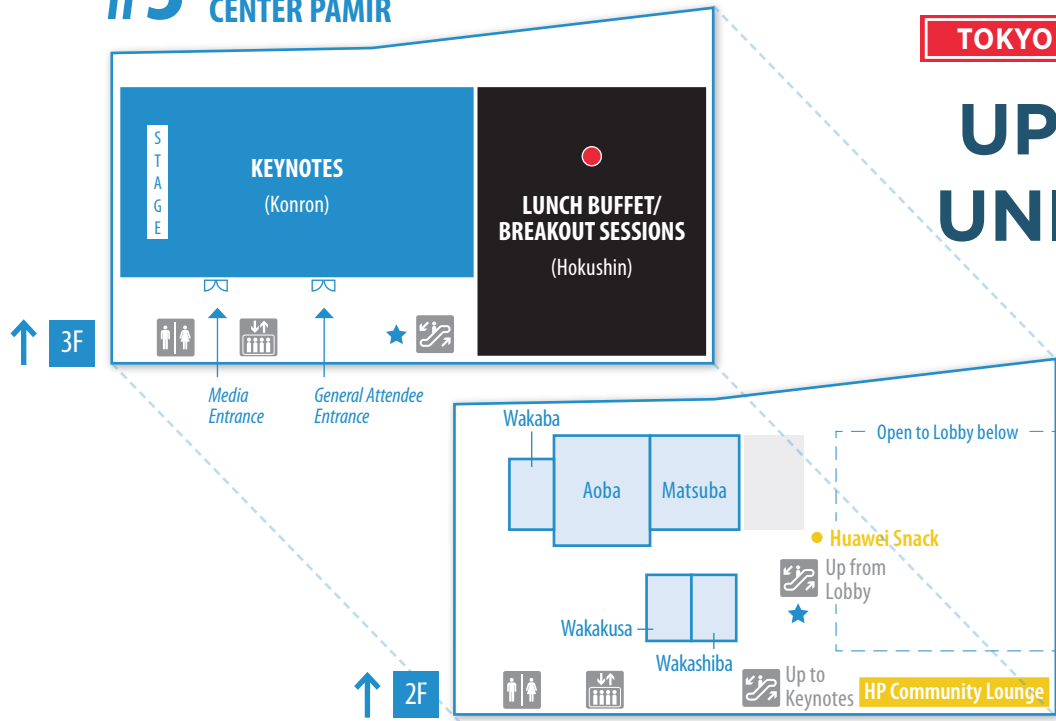

# UPSTREAM UNIVERSITY

Sessions will be held in Bldg. #3 [PAMIR], 1F in Seigyoku, Kougyoku and Hakugyoku. ★

Lunch will be served in Bldg. #1 [Grand Prince Hotel New Takanawa], B3F, Il Leone Restaurant. ★

## #4 GRAND PRINCE HOTEL TAKANAWA: DESIGN SUMMIT

## #5 THE PRINCE SAKURA TOWER TOKYO

\*To access these restaurants use the stairs/elevators from 1F