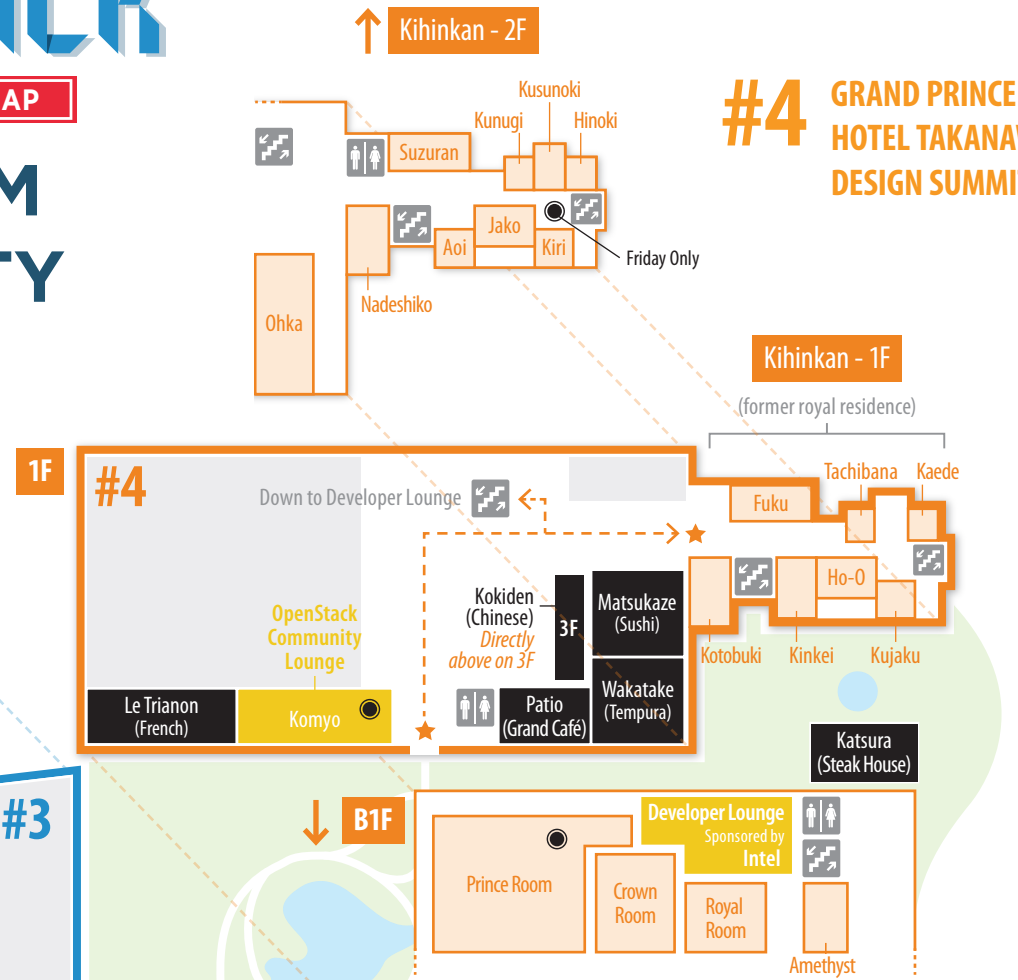

## TOKYO SUMMIT CAMPUS MAP

# UPSTREAM UNIVERSITY

Sessions will be held in Bldg. #3 [PAMIR], 1F in Seigyoku, Kougyoku and Hakugyoku. ★

Lunch will be served in Bldg. #1 [Grand Prince Hotel New Takanawa], B3F, Il Leone Restaurant. ★

## #2 GRAND PRINCE HOTEL NEW TAKANAWA

## #5 THE PRINCE SAKURA TOWER TOKYO

\*To access these restaurants use the stairs/elevators from 1F